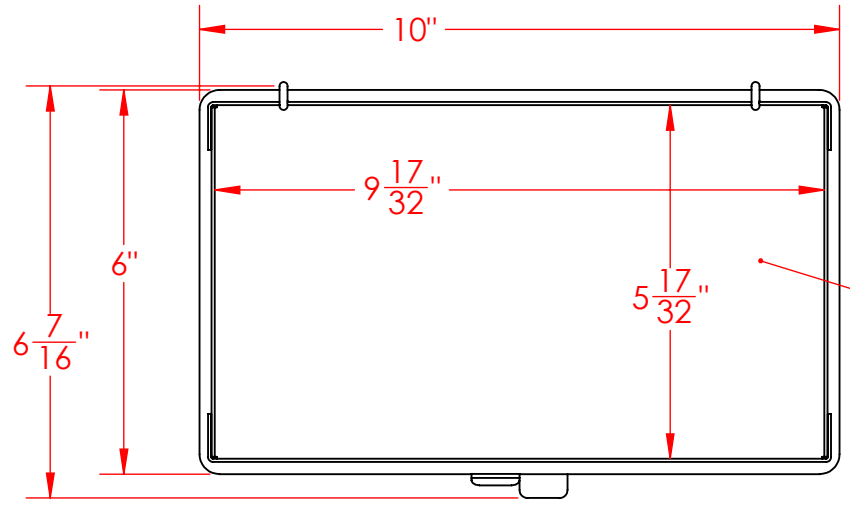

8 7 6 5 4 3 2 1

D
C
B
A

Lid Removed from View to show Approximate Inside Dimensions

One Piece Mesh Body of 4 Mesh x .032" Welded Wire (.218" Openings, 76% Open Area)

UNLESS OTHERWISE SPECIFIED:
 DIMENSIONS ARE IN INCHES
 TOLERANCES:
 FRACTIONAL ± 1/16"
 ANGULAR: ± 5 DEG.
 TWO PLACE DECIMAL ±0.03
 THREE PLACE DECIMAL ±0.015

EST WGT
 0.9 lbs.
 MATERIAL
 304 Stainless Steel
 FINISH
 Natural

Light Duty Mesh Basket: 10Lx6Wx1H, 304 SS, Hinged Lid with Thumb Clasp, No Handles, Mesh: 4 x .032

SIZE **B** DWG. NO. FLB-100060010-L04S

DO NOT SCALE DRAWING SCALE: 1:3 SHEET 1 OF 1

8 7 6 5 4 3 2 1