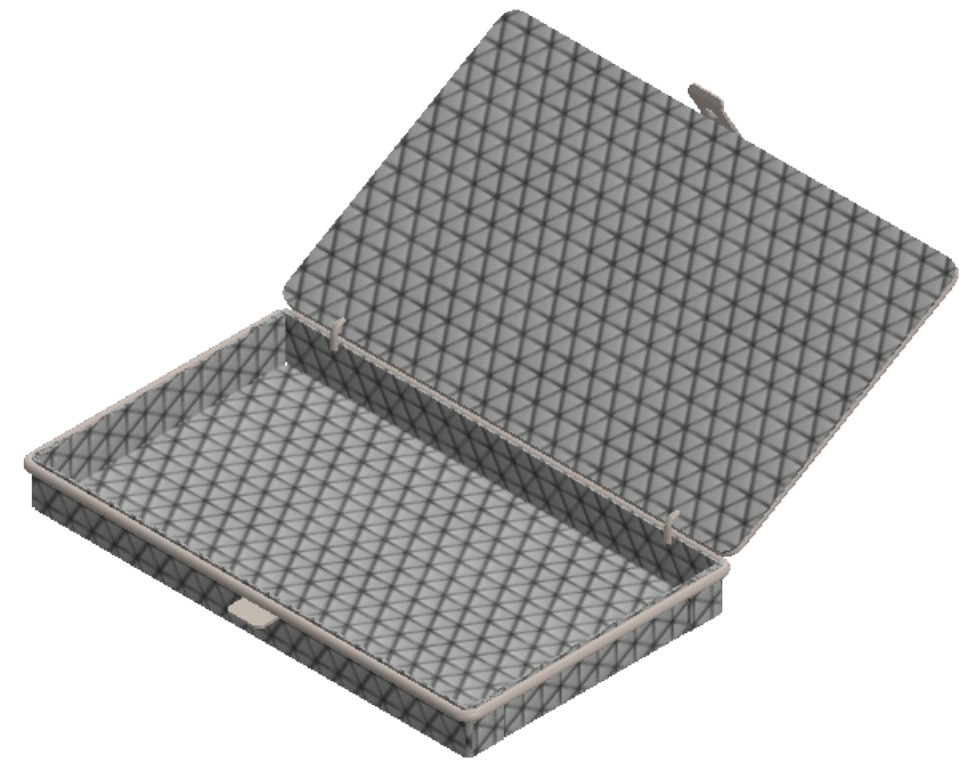

8 7 6 5 4 3 2 1

D
C
B
A

Lid Removed from View to show Approximate Inside Dimensions

One Piece Mesh Body of 4 Mesh x .032" Welded Wire (.218" Openings, 76% Open Area)

UNLESS OTHERWISE SPECIFIED:
 DIMENSIONS ARE IN INCHES
 TOLERANCES:
 FRACTIONAL ± 1/16"
 ANGULAR: ± 5 DEG.
 TWO PLACE DECIMAL ±0.03
 THREE PLACE DECIMAL ±0.015

EST WGT
 0.9 lbs.
 MATERIAL
 304 Stainless Steel
 FINISH
 Natural

Light Duty Mesh Basket: 10Lx6Wx1H, 304 SS, Hinged Lid with Thumb Clasp, No Handles, Mesh: 4 x .032

SIZE **B** DWG. NO. FLB-100060010-L04S