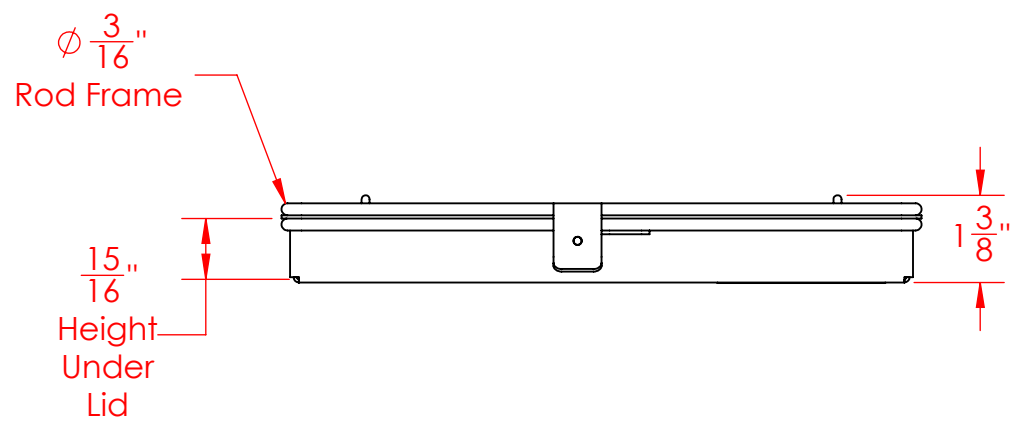

8 7 6 5 4 3 2 1

D
C
B
A

Lid Removed from View to show Approximate Inside Dimensions

One Piece Mesh Body of 4 Mesh x .032" Welded Wire (.218" Openings, 76% Open Area)

UNLESS OTHERWISE SPECIFIED:
 DIMENSIONS ARE IN INCHES
 TOLERANCES:
 FRACTIONAL ± 1/16"
 ANGULAR: ± 5 DEG.
 TWO PLACE DECIMAL ±0.03
 THREE PLACE DECIMAL ±0.015

EST WGT
 0.9 lbs.
 MATERIAL
 304 Stainless Steel
 FINISH
 Natural

Light Duty Mesh Basket: 10Lx6Wx1H, 304 SS, Hinged Lid with Thumb Clasp, No Handles, Mesh: 4 x .032

SIZE **B** DWG. NO. FLB-100060010-L04S

DO NOT SCALE DRAWING SCALE: 1:3 SHEET 1 OF 1

8 7 6 5 4 3 2 1