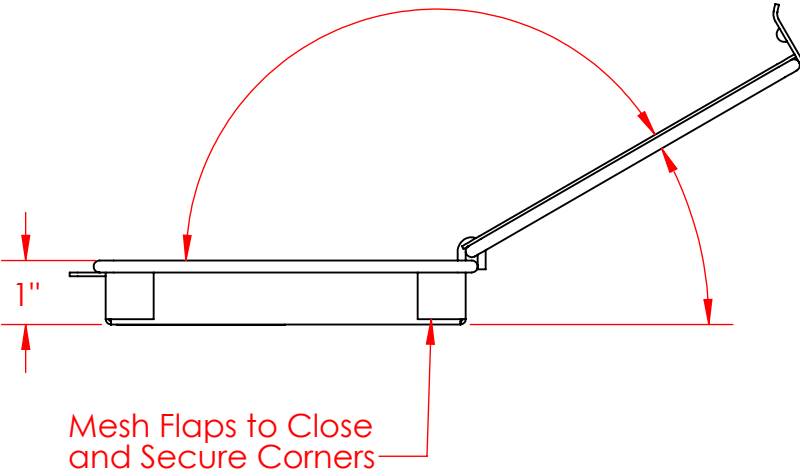

8 7 6 5 4 3 2 1

D
C
B
A

Lid Removed from View to show Approximate Inside Dimensions

One Piece Mesh Body of 4 Mesh x .032" Welded Wire (.218" Openings, 76% Open Area)

UNLESS OTHERWISE SPECIFIED:
 DIMENSIONS ARE IN INCHES
 TOLERANCES:
 FRACTIONAL ± 1/16"
 ANGULAR: ± 5 DEG.
 TWO PLACE DECIMAL ±0.03
 THREE PLACE DECIMAL ±0.015

EST WGT
 0.9 lbs.
 MATERIAL
 304 Stainless Steel
 FINISH
 Natural

Light Duty Mesh Basket: 10Lx6Wx1H, 304 SS, Hinged Lid with Thumb Clasp, No Handles, Mesh: 4 x .032

SIZE **B** DWG. NO. FLB-100060010-L04S